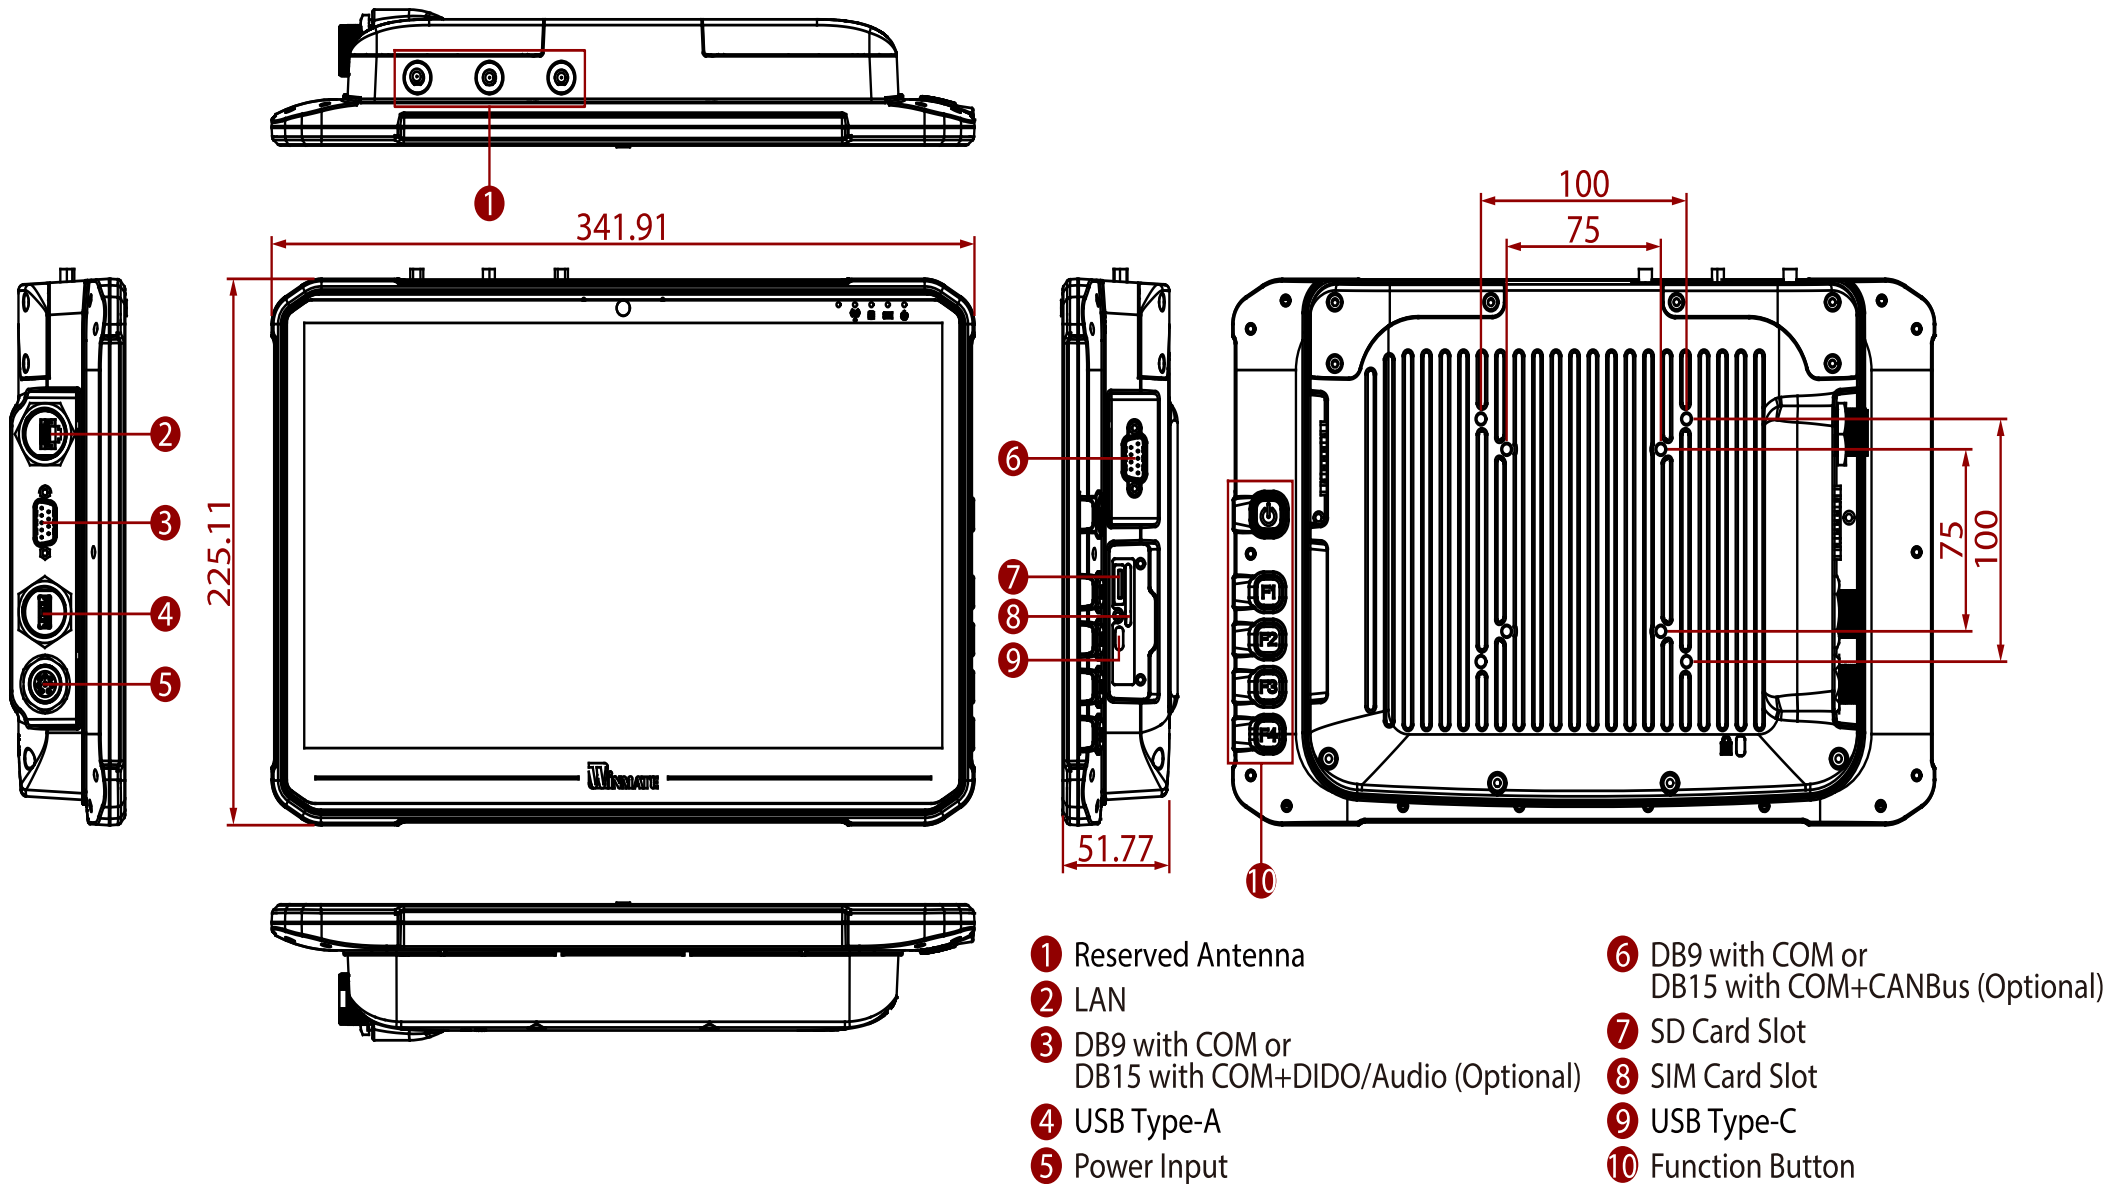

# FM14E-V Vehicle Mounted Computer

35,6 cm (14,0") 16:9

Net weight: 2,5 kg Computer

- ① Reserved Antenna
- ② LAN
- ③ DB9 with COM or DB15 with COM+CANBus (Optional)
- ④ USB Type-A
- ⑤ Power Input
- ⑥ DB9 with COM or DB15 with COM+CANBus (Optional)
- ⑦ SD Card Slot
- ⑧ SIM Card Slot
- ⑨ USB Type-C
- ⑩ Function Button