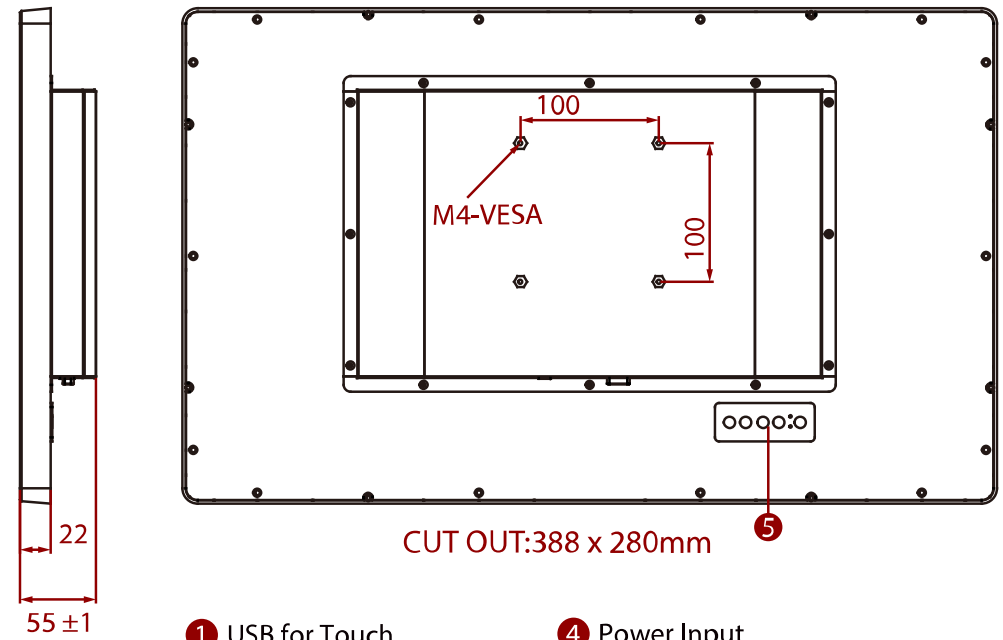

WM Series
WM W24L100-GCA2 (Chassis)
60,5 cm (23,8") 16:9 LCD

- ① USB for Touch
- ② VGA
- ③ HDMI
- ④ Power Input
- ⑤ OSD Control Panel