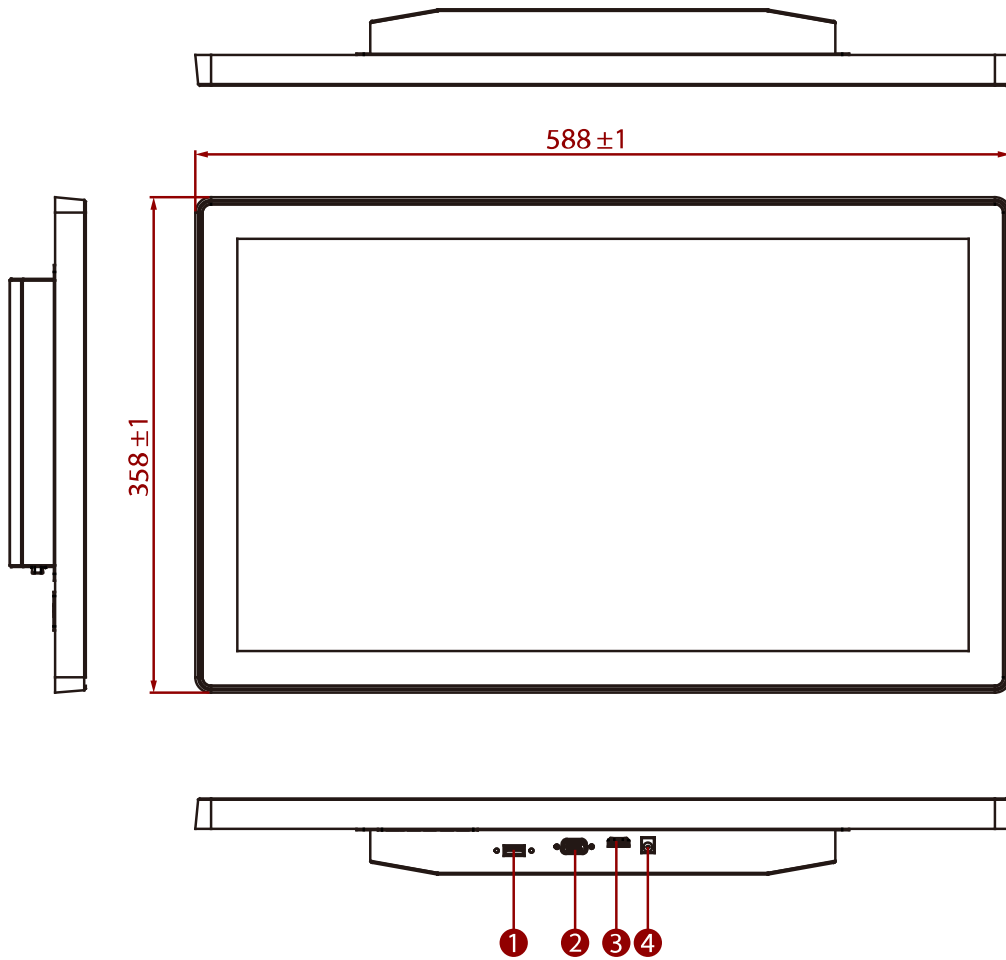

WM Series
WM W24L100-GCA2 (Chassis)
60,5 cm (23,8") 16:9 LCD

- ① USB for Touch
- ② VGA
- ③ HDMI
- ④ Power Input
- ⑤ OSD Control Panel