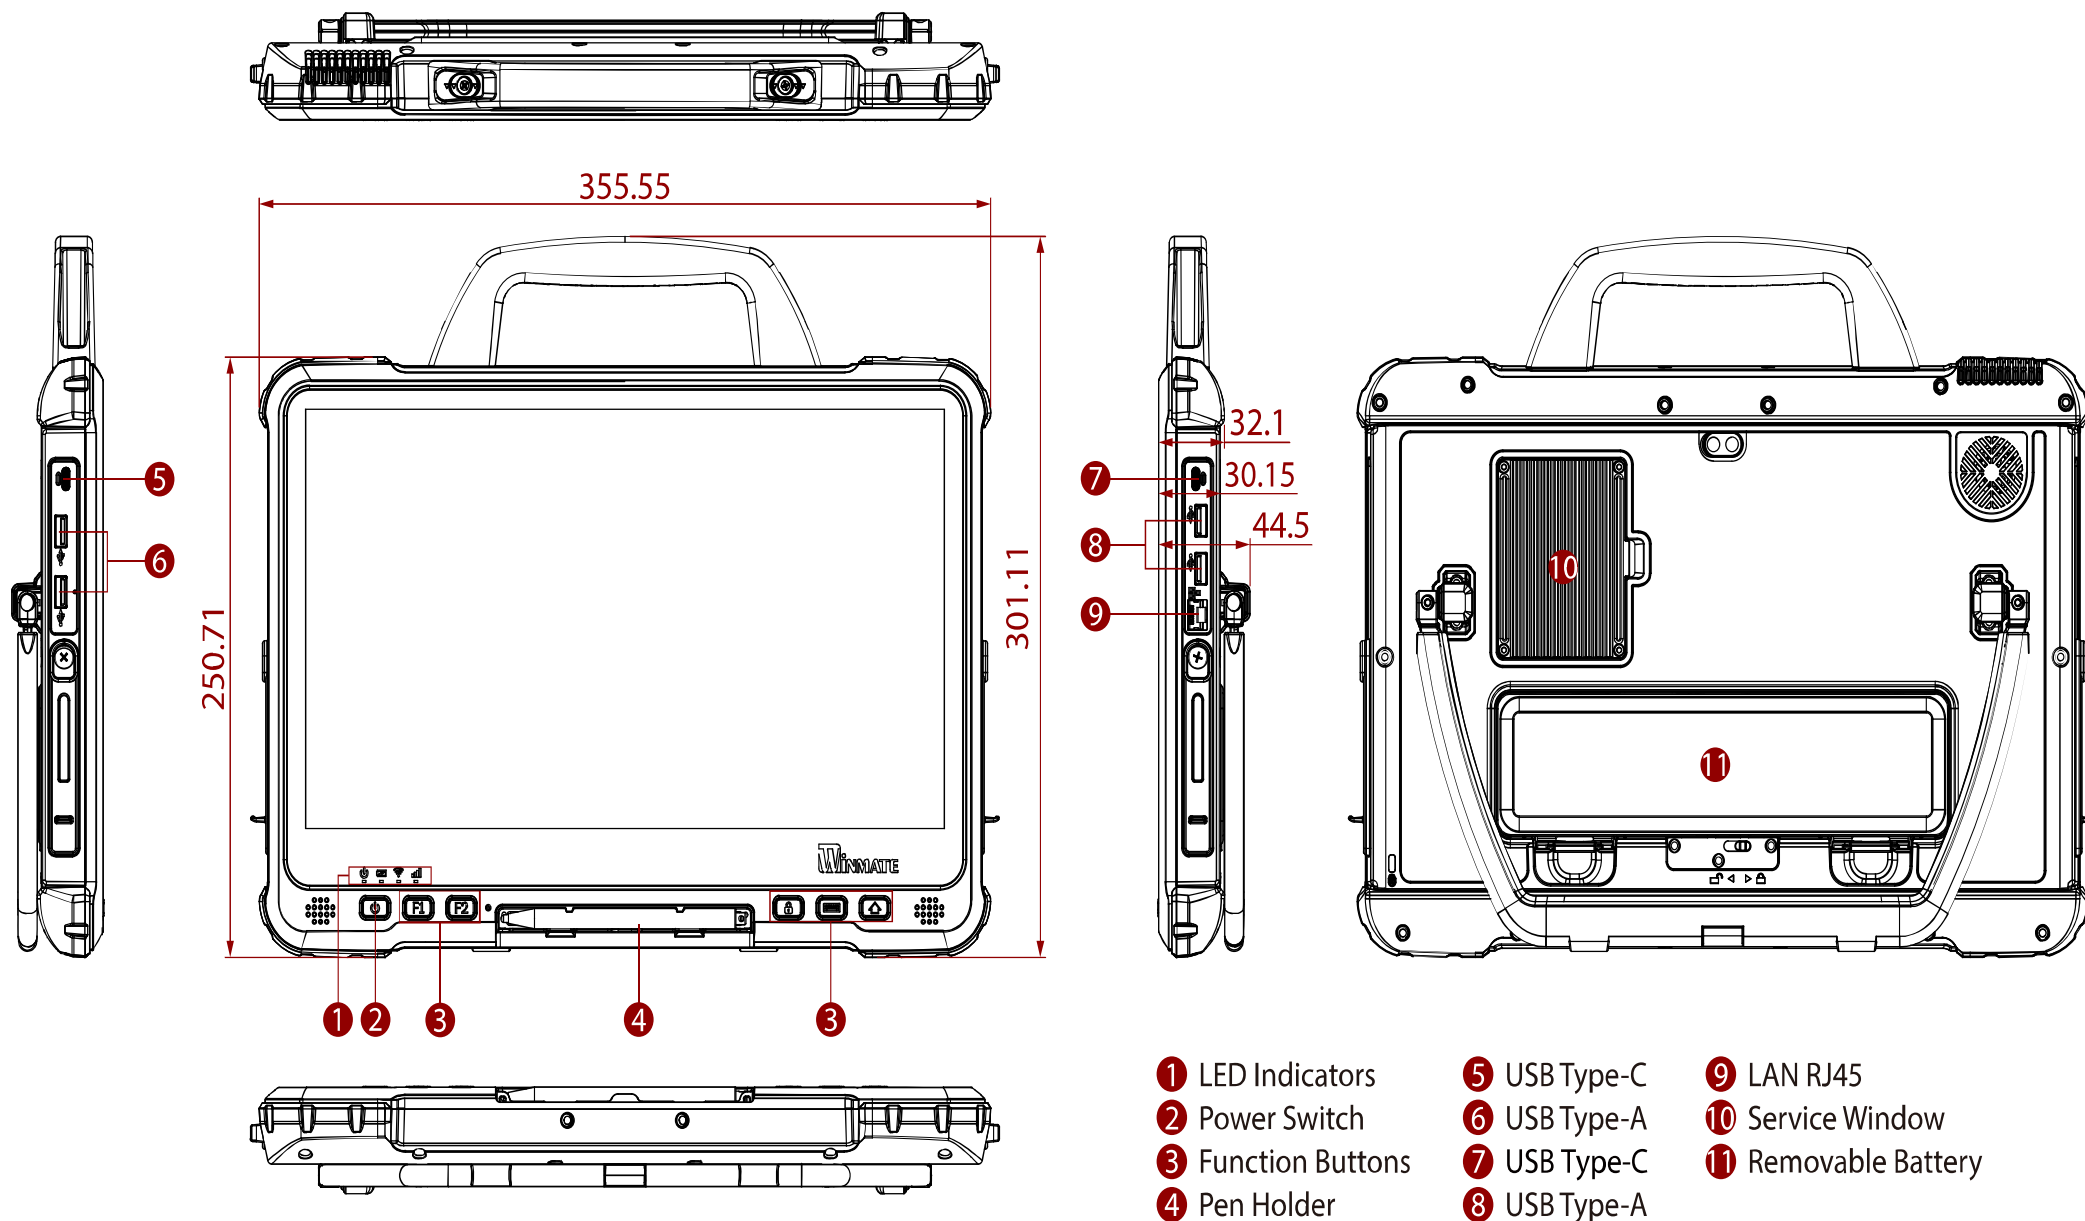

D140 Rugged Tablet PC

35,56 cm (14,0") 16:9 LCD

Net weight: 2,4 kg

- ① LED Indicators
- ② Power Switch
- ③ Function Buttons
- ④ Pen Holder
- ⑤ USB Type-C
- ⑥ USB Type-A
- ⑦ USB Type-C
- ⑧ USB Type-A
- ⑨ LAN RJ45
- ⑩ Service Window
- ⑪ Removable Battery